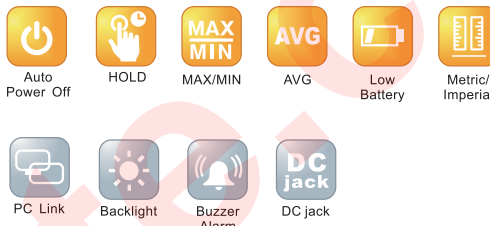

INDOOR AIR QUALITY MONITOR

7755
&
7752

Combo CO2 & TEMP Portable Checker w/o humidity:7752/77532 w/ humidity:7755/77535

- Upgraded to meet EN 50543:2011 requirement
- Designed with NDIR (non-dispersive infrared) waveguide technology CO2 sensor, low drift and stable
- Data output to PC every 2 sec. for on-line analysis
- Display 8 hrs TWA value (time-weighted average) & 15 minutes STEL value (short-term exposure limit)
- Housing design surrounds with rails to help air ventilation for quick and accurate response
- Easy to calibrate CO2 at fresh air around 380-420ppm