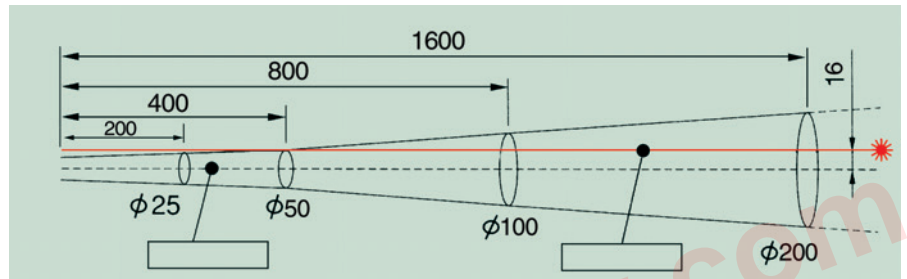

Technical Specifications

	DT-810	DT-812
Measuring Range	-30°C to 260°C / -22°F to 500°F	-50°C to 500°C / -58°F to 932°F
Response Time	Less than 1 Second	
Over Range Indication	LCD will show "-----"	
Polarity	Automatic (no indication for positive polarity); Minus (-) sign for negative polarity	
Emissivity	0.95 fixed value	
Field of View	D/S=Approx. 8:1 ratio (D=distance, S=spot) (Has 90% encircled energy at the focal point)	
Diode Laser	Output < 1mW, wavelength 630 ~ 670 nm, Class 2 (II) Laser Product	
Spectral Response	6 ~ 14um	
Power Off	Automatic Shut Off after 8 seconds approx.	
Operating Temperature	0°C to 50°C / -32°F to 122°F	
Storage Temperature	-20°C to 60°C / -4°F to 140°F	
Relative Humidity	10% ~ 90% RH Operating, < 80% RH Storage	
Power Supply	9V Battery, NEDA 1604A or IEC 6LR61, or equivalent	
Weight	180 g.	
Size	82 x 41.5 x 160mm	

Infra Red Thermometer Specifications

	DT-810	DT-812
Range	-30°C to 0°C (-22°F to 32°F)	-50°C to 0°C (-58°F to 32°F)
	0°C to 260°C (32°F to 500°F)	0°C to 500°C (32°F to 932°F)
Resolution	0.1°C / °F	
Accuracy	±4°C/±7°F upto 0°C ±2% of reading or ±2°C/±4°F from 0 to 260/500°C (32°F to 500/932°F)